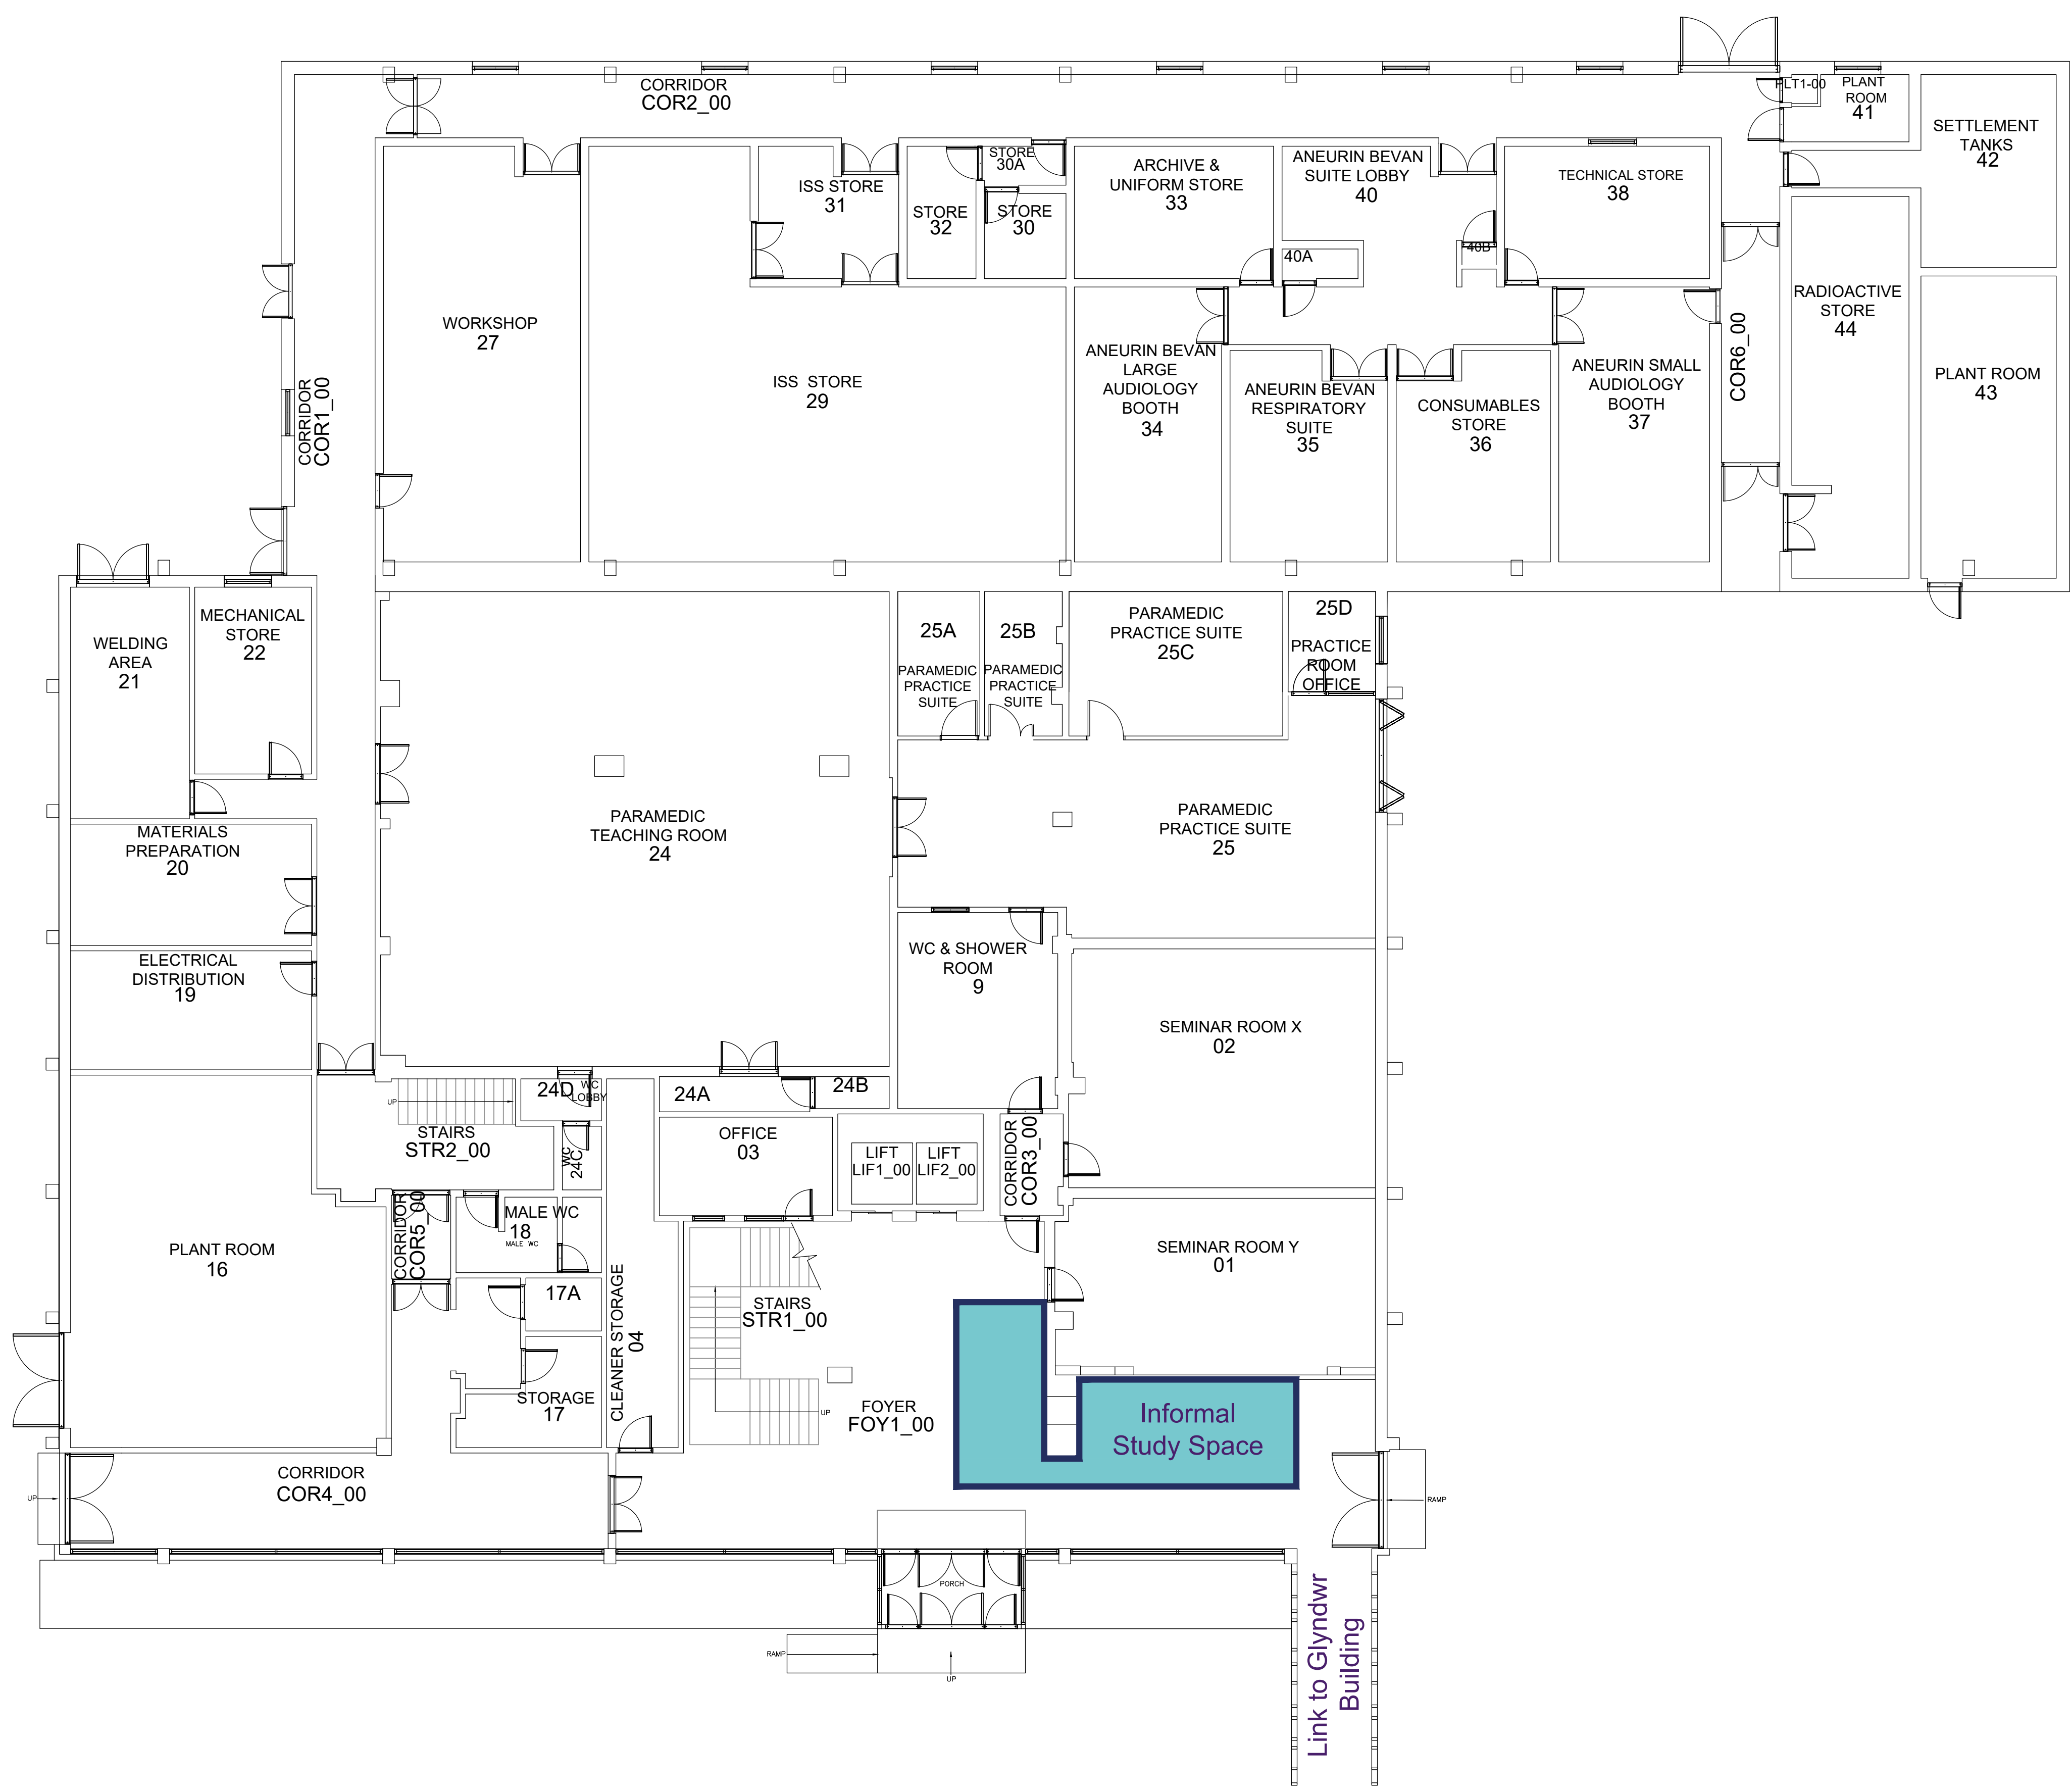

0 5 10 metres

THIS DRAWINGS IS COPYRIGHT THIS DRAWING MUST NOT BE SCALED.	Revision:	Description:

**Prifysgol Abertawe
Swansea University**

Estates Services Department, Singleton Park, Swansea, SA2 8PP
Adran Gwasanaethau Ystadau, Parc Singleton, Abertawe, SA2 8PP
Tel: +44 (0) 1792 295240 Fax: +44 (0) 1792 513476
Ffon: +44 (0) 1792 295240 Fax: +44 (0) 1792 513476

Project:	11.2 - Vivian Tower	INFORMATION			
Title:	Informal Study Space Floor - 00	Scale:	1:100@A1	Drawn:	EST
		Date:	Oct 2020	Checked:	...
		Size:	A1	Rev.:	-
				Drawing No.:	SI-11.2-00-StSp